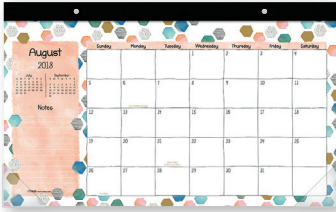

MEAD® Calendars & Planners

Student desk pad has rotating designs every 3 months that feature fun, fashionable colors with metallic gold accents.

MEAD® 60232190

Shape It Up® Academic Monthly Student Desk Pad
12 Months • August Start

Printed on quality paper containing a minimum of 30% post-consumer waste.

- One month per page layout has unruled daily blocks
- Each calendar page also has a ruled notes column and past and future month references
- Top binding keeps all pages together and has two eyelets for wall hanging option
- Each calendar page is perforated for clean and easy removal

Color Pop desk pad calendar has a clean, open layout and creates a usable work surface to record plans and take notes at a moment's notice.