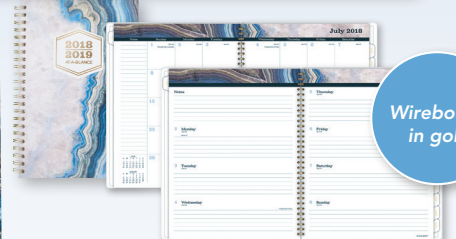

AT-A-GLANCE®

1106-200A , 1106-905A

Sapphire Academic Weekly/Monthly Planner
12 Months • July Start

NEW

Wirebound in gold

- Tabbed for quick reference and navigation
- One week per two page spreads have lined days
- Each week starts with a section for notes
- One month per two page spreads have unruled blocks with past and future months reference
- Special pages: holiday listing, 3 year reference calendars, event calendar, contacts, notes, and future planning
- Double-sided clear pocket for storage included in front of planner

Paper resists ink bleed and contains a minimum of 30% post-consumer waste recycled material

Santiago features a colorful burgundy, navy, chartreuse, coral and lavender medallion design with bronze accents. Clear front sleeve allows customization – simply insert your own cover page.