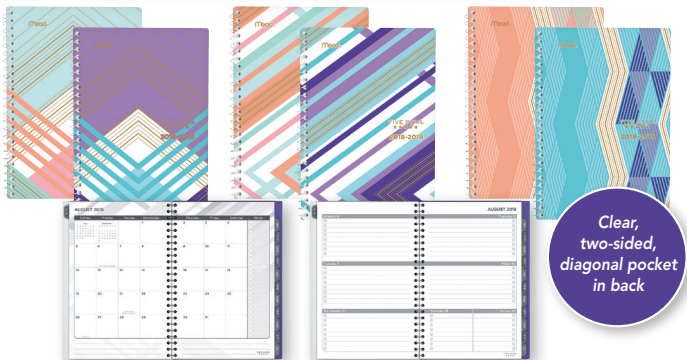

- **LASTS ALL YEAR. GUARANTEED!*** Planner is wirebound with durable covers to stand up to daily wear and tear
- Tabbed for quick reference and navigation
- One week per two page spread includes ruled writing space for all 7 days. Weeks are displayed Monday – Sunday with circles to prioritize or check off completed tasks
- One month per two page spread have unruled blocks and notes space with circles to prioritize or check off completed tasks. Includes past and future month calendar reference
- Special pages: personal information page, 4-quarter class schedule, dates to remember, password keeper/favorites, conversions, periodic table, spelling tips, US state facts, US map and World map

MEAD® Planners

Shape It Up® student planners simplify organization and features fun designs with gold foil accents on the covers, and youthful font and colorful print on the inside pages.

MEAD®
60204810
Shape It Up® Weekly/Monthly Student Planner
12 Months • August Start