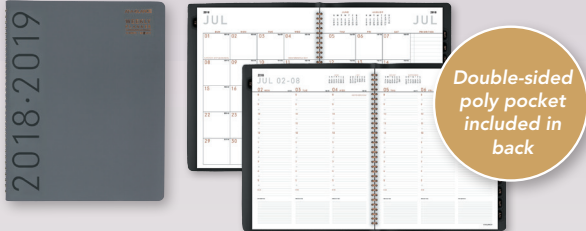

NEW

Double-sided poly pocket included in back

- Tabbed for quick reference and navigation
- One week per two page spreads have lined days
- Extra notes space plus past, current and future month reference calendars included on weekly spreads
- One month per two page spreads have unruled blocks with past and future months reference
- Monthly spread includes notes space
- Included bonus pages provide extra space for notetaking and project management details

- Tabbed for quick reference and navigation
- One week per two page spreads have lined days
- Extra notes space plus past, current and future month reference calendars included on weekly spreads
- One month per two page spreads have unruled blocks with past and future months reference
- Monthly spread includes notes space
- Included bonus pages provide extra space for notetaking and project management details

AT-A-GLANCE® Contemporary Collection Planners

AT-A-GLANCE® 70957X05

Contemporary Academic Weekly/Monthly Appointment Book/Planner
12 Months • July Start

- Tabbed for quick reference and navigation
- One week per two page spread makes it easy to manage a busy schedule with appointment times every 30 minutes, from 8:00 a.m. - 5:30 p.m. on weekdays
- One month per two page spreads have unruled blocks with past and future months
- Room for priorities and notes on each page to keep track of details, to-do's and other important info
- A ruled section for priorities features checkboxes for checking off completed tasks.
- Additional pages include: personal information, 3 year calendar reference, notes and future planning
- Suede-like black cover