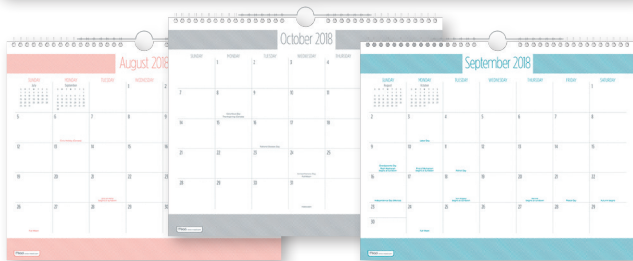

MEAD® 60252190

Type Treatment Academic Monthly Wall Calendar
12 Months • August Start

NEW

- 12 month date range runs August - July to match the school year
- One month per page layout with large, unruled daily blocks
- Past/future month calendar blocks are shown on each monthly page for date reference
- Calendar is wirebound across the top with a convenient, built-in hanging loop
- Monthly pages rotate between 3 colors throughout the year: red, blue and gray

Wall calendar covers the academic year with spacious monthly pages and unruled blocks for easy scheduling.