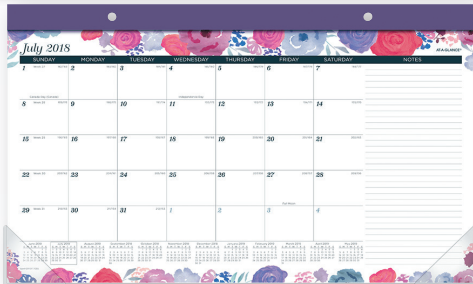

Wirebound
in rose
gold

Includes
2-sided
interior clear
pocket

- Tabbed for quick reference and navigation
- One month per two page spreads have unruled blocks with past and future months reference
- Each spread also includes a ruled notes section that provides additional writing space
- Special pages: holiday listing, 3 year reference calendars, event calendar, contacts, notes, and future planning
- Includes 20 sheets of notes in the back of the planner for plenty of additional writing space

Paper resists ink bleed and contains a minimum of 30% post-consumer waste recycled material

AT-A-GLANCE® D1101-705A

NEW

Midnight Rose Academic Compact Monthly Desk Pad
12 Months • July Start

- One month per page format with unruled blocks. Weeks run Sunday – Saturday
- Ruled notes section provides an area for listing monthly reminders
- Full year calendar reference included along the bottom of every page
- Wide, purple top binding with two eyelets allows desk pad to be used as a wall calendar
- Durable backboard provides a sturdy writing surface