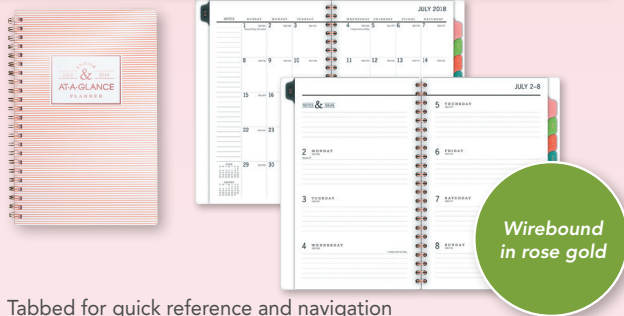

AT-A-GLANCE® Fashion Calendars & Planners

Badge Stripe features a chic rose gold striped design with a matching date emblem on the front cover.

AT-A-GLANCE® 1124S-200A

Badge Stripe Academic Weekly/Monthly Planner
12 Months • July Start

NEW

- Tabbed for quick reference and navigation
- One week per two page spreads have lined days
- Each week starts with a section for notes
- One month per two page spreads have unruled blocks with past and future months reference
- Special pages: holiday listing, 3 year reference calendars, event calendar, contacts, notes, and future planning
- Includes a double-sided interior clear pocket

Badge Tile features a colorful and eye-catching design that gives a chic, bohemian look. A rose gold date emblem on the front complements the look.