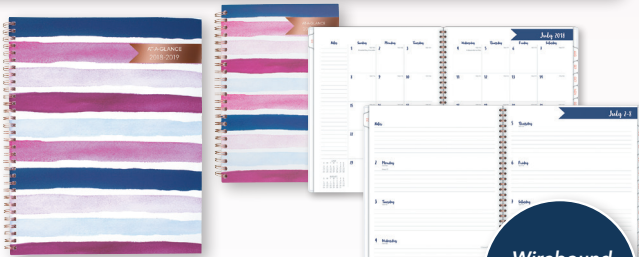

AT-A-GLANCE® 1112S-200A, 1112S-905A

Carousel Stripe Academic Weekly/Monthly Planner
12 Months • July Start

NEW

Wirebound in rose gold

- Tabbed for quick reference and navigation
- One week per two page spreads have lined days
- Each week starts with a section for notes
- One month per two page spreads have unruled blocks with past and future months reference
- Special pages: holiday listing, 3 year reference calendars, event calendar, contacts, notes, and future planning
- Double-sided clear pocket for storage included in front of planner

Paper resists ink bleed and contains a minimum of 30% post-consumer waste recycled material