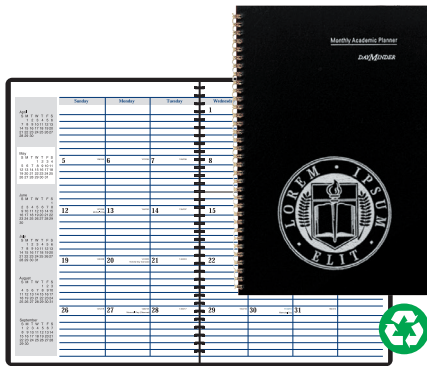

Orders for imprinted merchandise must be placed by **May 15** to ensure delivery prior to the back-to-school season.

Imprinted Desk Calendar & Planners • Weekly & Monthly

2019 Academic/Fiscal Imprinted Products

Our high-visibility desk pad and popular planners project an organized image with your school name and logo at the forefront.

AY1000
Wide Headband Desk Pad Calendar

• 12 Months (August–July)

Cover Colors available for AY2P and AY41

Actual cover colors may vary slightly from those shown.

**Available for AY41 only.

AY2P
Monthly Planner

• 14 Months (July–August)

AY4800
Weekly Planner

• 12 Months (July–June)

AY41
Weekly Planner*

• 13 Months (August–August)