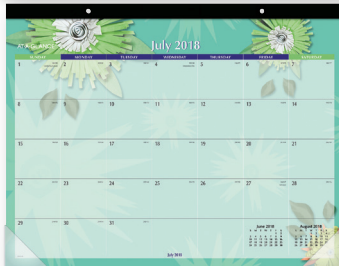

At home or in the office, floral-themed desk pad brightens your day while making planning a breeze.

AT-A-GLANCE® 5035-A7

Paper Flowers Academic Desk Pad
13 Months • July Start

- Each page features one month along with past and future month reference calendars
- Large, unruled daily 2 13/16" x 2 1/2" blocks for scheduling and notetaking
- Wide, black top binding is punched with two holes for easy wall hanging
- Perforated pages tear off cleanly and easily at the end of each month
- Fun paper flowers design changes every month