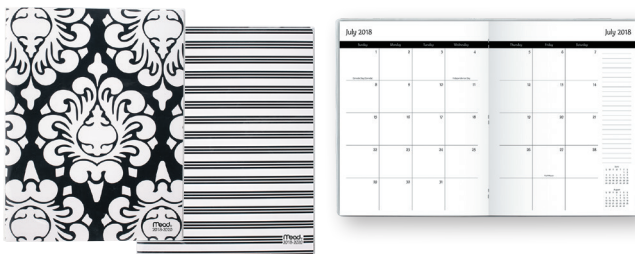

Planner offers stylish versatility. Use the included cover that features assorted black and white Simplicity designs, or customize it by inserting your own photo or paper into the clear front sleeve.

**MEAD®
CAW42410, CAW52410**
Simplicity Academic Weekly/Monthly Planner • Customizable
12 Months • July Start

NEW

- Tabbed for quick reference and navigation
- One week per two page spreads have lined days
- One month per two page spreads have unruled blocks and ruled column for extra notes. Includes past and future month calendar reference

Academic planner includes spacious monthly spreads for easy long term planning.

**MEAD®
CAM50210**
Simplicity Academic 2 Year Monthly Planner
24 Months • July Start

NEW

- Two full years of planning pages are included
- One month per two page spreads have unruled blocks and ruled column for extra notes. Includes past and future month calendar reference
- Weeks start on Sunday with holidays marked
- Special pages: password list, contacts and notes
- Pages are white with black, contemporary font to continue the color scheme
- Planner is stapled for a smooth binding
- Available in two Simplicity designs: black and white striped or black and white damask