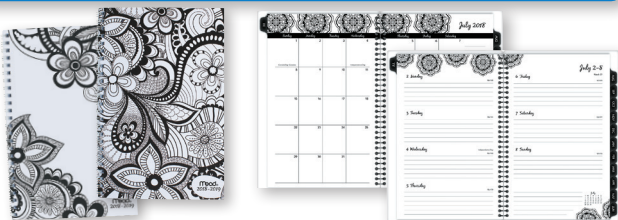

MEAD® Planners

AT-A-GLANCE® Calendars & Planners

Zendoodle planner features a black and white floral design on the cover and pages that can be colored in when you need a break.

MEAD® CAW41310

Zendoodle Academic Weekly/Monthly Planner
12 Months • July Start

NEW

- Black and white floral design on the cover and pages that can be colored in when you need a break
- Tabbed for quick reference and navigation
- One week per two page spreads have lined days
- One month per two page spreads have unruled blocks and notes space to provide ample room for scheduling. Includes past and future month calendar reference
- Special pages: 2 months of bonus planning, 4 year reference calendars, future planning and notes