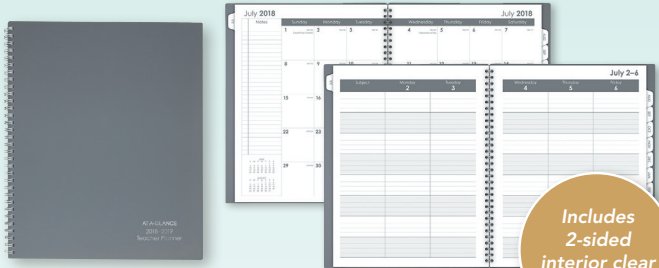

Wirebound in copper

Includes clear customizable front option

- Tabbed for quick reference and navigation
- One week per two page spreads have lined days
- One month per two page spreads have unruled blocks with past and future months reference
- The front cover design is carried over to each page of both the weekly and monthly spreads
- Special pages: holiday listing, 3 year reference calendars, event calendar, contacts, notes, and future planning

AT-A-GLANCE® Teacher Planners

NEW

Teacher planners have everything needed to plan for the school year in style.

AT-A-GLANCE® TP905A-07

Gray Weekly/Monthly Teacher Planner
12 Months • July Start

- Tabbed for quick reference and navigation
- One week per two page spread provides space for 8-subject planning to easily schedule lesson plans by class or subject. Days are lined so plans and notes stay organized
- One month per two page spreads have unruled blocks with past and future months reference
- Special pages specifically for teachers include: 3 year holiday reference listing, 3 year reference calendars, current year holiday and special dates, class birthdays, child contacts, class record pages, seating charts and notes pages