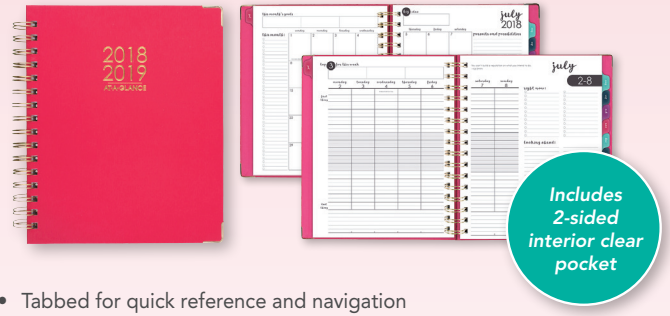

AT-A-GLANCE® 6099-905A-27

Harmony Academic Weekly/Monthly Planner
13 Months • July Start • Hardcover

- Tabbed for quick reference and navigation
- One week per two page spreads have columned vertical layout
- Weekly spreads have sections to list priorities, make checklists, track goals, plan for the future and reflect on "wins of the week"
- One month per two page spreads have unruled blocks for open scheduling and space to list goals, monthly checklists and pursuits and possibilities
- Special pages: holiday listing, 3 year reference calendars, future planning, gift ideas, important dates list, contacts, expense tracking and notes