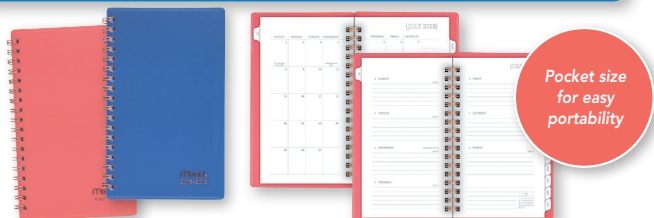

MEAD® Planners

Subtle fashion, academic planner in a cool color palette delivers simple weekly and monthly organization.

MEAD® CAW30110

Conservative Style Academic Weekly/Monthly Pocket Planner
12 Months • July Start

NEW

Pocket size
for easy
portability

- Tabbed for quick reference and navigation
- One week per two page spread features an equal amount of ruled planning space for each day, plus an extra block for notes
- One month per two page spreads have unruled blocks and notes space to provide ample room for scheduling. Includes past and future month calendar reference
- Special pages: future planning, 4 year calendar reference, password list, contacts and notes