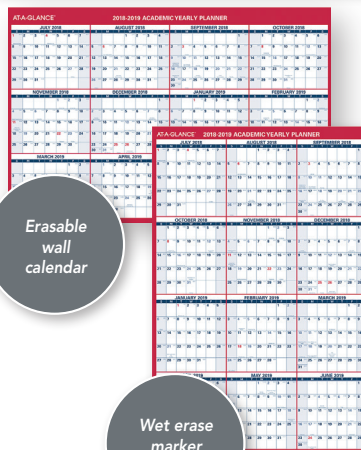

NEW

- Black and white floral design on the cover and pages that can be colored in when you need a break
- Tabbed for quick reference and navigation
- One week per two page spreads have lined days
- One month per two page spreads have unruled blocks and notes space to provide ample room for scheduling. Includes past and future month calendar reference
- Special pages: 2 months of bonus planning, 4 year reference calendars, future planning and notes

MEAD® CAW60410

Zendoodle Academic Weekly/Monthly Planner
12 Months • July Start

NEW

- Black and white floral design on the cover and pages that can be colored in when you need a break
- Tabbed for quick reference and navigation
- One week per two page spreads have lined days
- One month per two page spreads have unruled blocks and notes space to provide ample room for scheduling. Includes past and future month calendar reference
- Special pages: 2 months of bonus planning, 4 year reference calendars, future planning and notes

Erasable, reversible academic wall calendar offers flexible yearly planning.

AT-A-GLANCE® PM36AP28

Vertical/Horizontal Academic Erasable Wall Calendar
12 Months • July Start • Reversible

Erasable
wall
calendar

Wet erase
marker
included

- Erasable write-on/wipe-off surface makes it easy to quickly change plans
- Reversible academic calendar lets you choose the orientation which best fits your space
- Side one of wall calendar features a dated yearly calendar in vertical orientation. Side two features a dated yearly calendar in horizontal orientation
- 1 5/8" x 1 5/8" blocks on side one and 1 1/4" x 1 7/8" blocks on side two for scheduling and notes