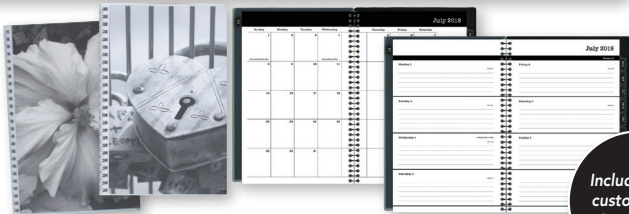

MEAD® Planners

Covers feature assorted Snap Shot designs with a clear front sleeve to allow for customization—use the decorative cover provided or insert paper or photos to create your own cover page.

MEAD®
CAW41210
Snap Shot Academic Customizable Weekly/Monthly Planner
12 Months • July Start

NEW

Includes clear customizable front option

- Tabbed for quick reference and navigation
- One week per two page spreads have lined days
- One month per two page spreads have unruled blocks and notes space to provide ample room for scheduling. Includes past and future month calendar reference
- Includes 2 months of bonus planning pages and extra note sheets
- Comes in 2 assorted black and white photograph covers with either a heart-shaped lock or a white flower

Gold & Bold planner is fit for a fashion icon with shiny gold on the covers and weekly/monthly planning spreads.

MEAD®
CAW40825
Gold & Bold Academic Weekly/Monthly Planner
12 Months • July Start

NEW