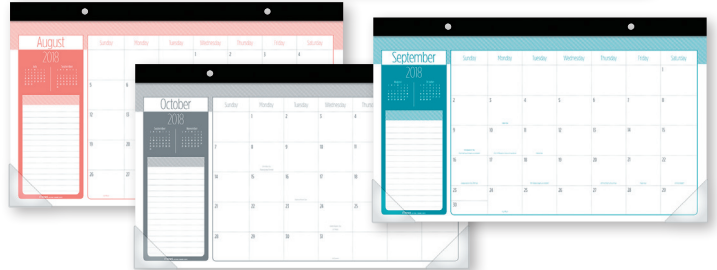

Academic year desk pad provides a clear view of each month with plenty of space for notes.

MEAD® 60232590

Type Treatment Academic Compact Monthly Desk Pad
12 Months • August Start

NEW

- One month per page layout with large, unruled daily blocks
- Notes space on the left is perfect for to-do's and other planning details
- Past/future month calendar blocks are shown on each monthly page for date reference
- Desk pad features black top binding with eyelets to allow for use as a hanging calendar
- Each monthly page is perforated for clean and easy removal at the end of the month
- Desk pad rotates between 3 colors throughout the year: red, blue and black