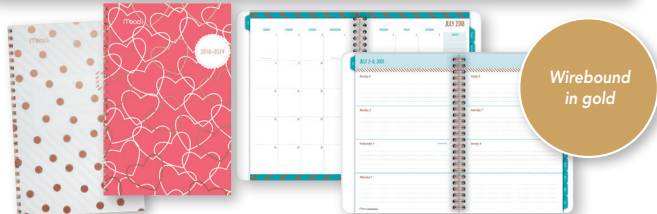

NEW

- One week per two page spreads have lined days
- One month per two page spread have unruled blocks for quickly jotting down key events like sports games, dances and test dates
- Monthly spreads also include a notes column and past/future month reference calendars
- Student reference pages: 2 year reference calendars, 3 year holiday list, class schedules, conversion chart, periodic table of elements, maps and more
- Front and back covers each have a clear pocket
- Modern Chic planner is available in 3 assorted designs

MEAD® Planners

Covers feature assorted Snap Shot designs with a clear front sleeve to allow for customization—use the decorative cover provided or insert paper or photos to create your own cover page.

MEAD®
CAW41210
Snap Shot Academic Customizable Weekly/Monthly Planner
12 Months • July Start

NEW

Includes clear customizable front option

- Tabbed for quick reference and navigation
- One week per two page spreads have lined days
- One month per two page spreads have unruled blocks and notes space to provide ample room for scheduling. Includes past and future month calendar reference
- Includes 2 months of bonus planning pages and extra note sheets
- Comes in 2 assorted black and white photograph covers with either a heart-shaped lock or a white flower

Gold & Bold planner is fit for a fashion icon with shiny gold on the covers and weekly/monthly planning spreads.

MEAD®
CAW40825
Gold & Bold Academic Weekly/Monthly Planner
12 Months • July Start

NEW

Wirebound in gold