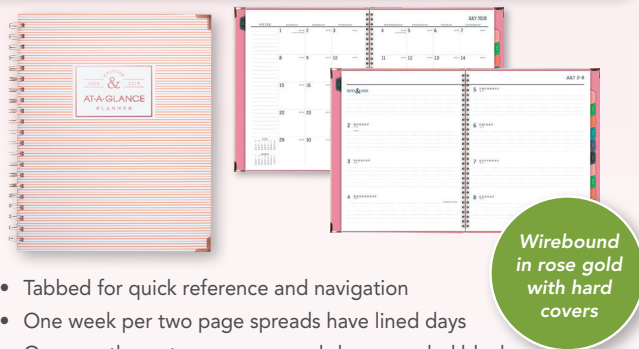

Badge Tile features a colorful and eye-catching design that gives a chic, bohemian look. A rose gold date emblem on the front complements the look.

AT-A-GLANCE® 1124T-021A

Badge Tile Academic 2 Year Monthly Pocket Planner
24 Months • July Start

NEW

- Covers a 2-year academic date range starting in July
- One month per two page spreads feature unruled daily blocks and ruled column for extra notes. Includes past and future month calendar reference
- Special pages: holiday listing, 3 year reference calendars, contacts and notes
- Planner is stapled for a smooth binding

AT-A-GLANCE® 6124S-805A , 6124S-905A

Badge Stripe Academic Weekly/Monthly Planner
12 Months • July Start • Hardcover

NEW

- Tabbed for quick reference and navigation
- One week per two page spreads have lined days
- One month per two page spreads have unruled blocks with past and future months reference
- Special pages: holiday listing, 3 year reference calendars, event calendar, contacts, notes, and future planning
- Includes a double-sided interior clear pocket