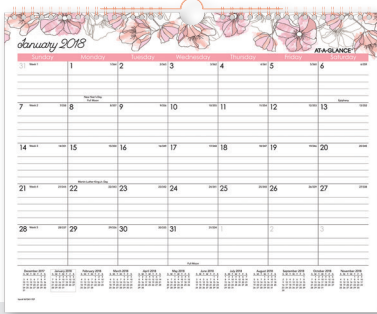

AT-A-GLANCE Weekly/Monthly Planners & Calendars