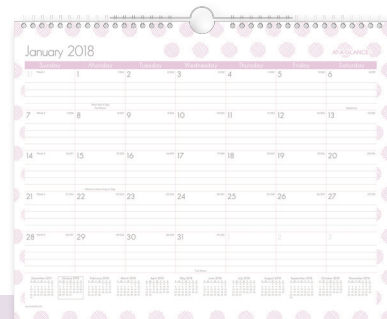

- 12 months from January to December with Julian dates
- One month per page format features ruled daily blocks for neat scheduling of events and deadlines
- Full year calendar reference is listed across the bottom of every page with the current month highlighted
- Printed on quality paper containing 30% post-consumer waste
- A durable backboard provides a sturdy writing surface
- Wire binding across the top includes a built-in hanging loop for easy wall display

Get organized for the new year with this stylish AT-A-GLANCE Color Crush Weekly/Monthly Appointment Book/Planner. It's fun design features bright and bold colors with gold foil accents you can enjoy all year long.

- 12 months from January to December with Julian dates
- One week per two page spreads have lined days for neat scheduling and jotting down plans and to-do's
- One month per two page spreads feature unruled daily blocks, ruled notes column for extra writing space and past/future month reference calendars; tabbed for easy navigation
- Special pages include a holiday listing, 3 year reference calendars, event calendar, future planning, contacts and notes pages
- Printed on quality white paper containing 60% post-consumer waste
- Includes a two-sided interior pocket to hold loose papers

AT-A-GLANCE DOT MONTHLY WALL CALENDAR

Get organized for the new year with this stylish AT-A-GLANCE Dot Wall Calendar. Its polka-dotted design has a fun and fashionable look you'll love all year long.

- 12 months from January to December with Julian dates
- One month per page format features ruled daily blocks for neat scheduling of events and deadlines
- Full year calendar reference is listed across the bottom of every page with the current month highlighted
- Printed on quality paper containing 30% post-consumer waste
- A durable backboard provides a sturdy writing surface
- Wire binding across the top includes a built-in hanging loop for easy wall display