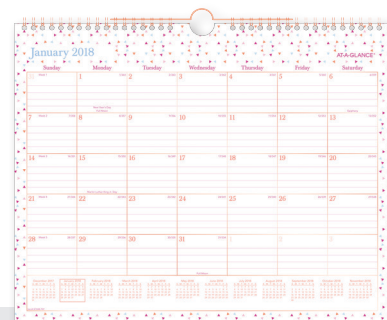

- 12 months from January to December with Julian dates
- One week per two page spreads have lined days for neat scheduling and jotting down plans and to-do's
- One month per two page spreads feature unruled daily blocks, ruled notes column for extra writing space and past/future month reference calendars; tabbed for easy navigation
- Special pages include a holiday listing, 3 year reference calendars, event calendar, future planning, contacts and notes pages
- Printed on quality white paper containing 30% post-consumer waste
- Insert photo or paper into clear sleeve to create your own cover

- 12 months from January to December with Julian dates
- One month per page format features ruled daily blocks for neat scheduling of events and deadlines
- Full year calendar reference is listed across the bottom of every page with the current month highlighted
- Printed on quality paper containing 60% post-consumer waste
- A durable backboard provides a sturdy writing surface
- Wire binding across the top includes a built-in hanging loop for easy wall display