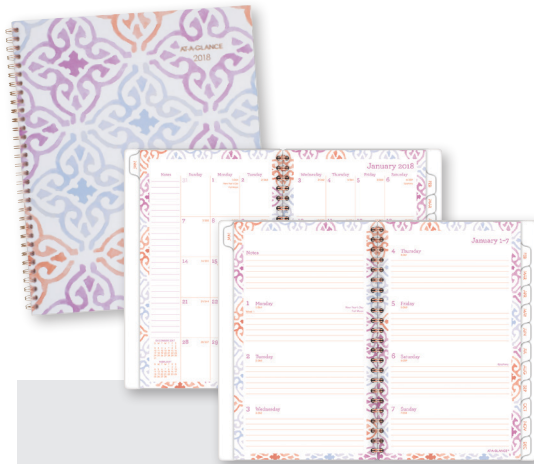

AT-A-GLANCE Weekly/Monthly Planners & Calendars

AT-A-GLANCE CECILIA WEEKLY/MONTHLY PLANNERS

Get organized for the new year with this elegant AT-A-GLANCE Cecilia Weekly/Monthly Planner. Its stylish covers and pages feature a classy tile design you'll love all year long.

- 12 months from January to December with Julian dates
- One week per two page spreads have lined days for neat scheduling and jotting down plans and to-do's
- One month per two page spreads feature unruled daily blocks, ruled notes column for extra writing space and past/future month reference calendars; tabbed for easy navigation
- Special pages include a holiday listing, 3 year reference calendars, event calendar, future planning, contacts and notes pages
- Printed on quality white paper containing 30% post-consumer waste
- Includes a two-sided interior pocket to hold loose papers

ITEM	PAGE SIZE	DESCRIPTION
1050-200	4 7/8" x 8"	Soft purple, blue and orange tile pattern
1050-905	8 1/2" x 11"	Soft purple, blue and orange tile pattern

AT-A-GLANCE CECILIA WALL CALENDAR

Get organized for the new year with this elegant AT-A-GLANCE Cecilia Wall Calendar. Its stylish monthly pages feature a classy tile design you'll love all year long.

- 12 months from January to December with Julian dates
- One month per page format features ruled daily blocks for neat scheduling of events and deadlines
- Full year calendar reference is listed across the bottom of every page with the current month highlighted
- Printed on quality paper containing 30% post-consumer waste
- A durable backboard provides a sturdy writing surface
- Wire binding across the top includes a built-in hanging loop for easy wall display