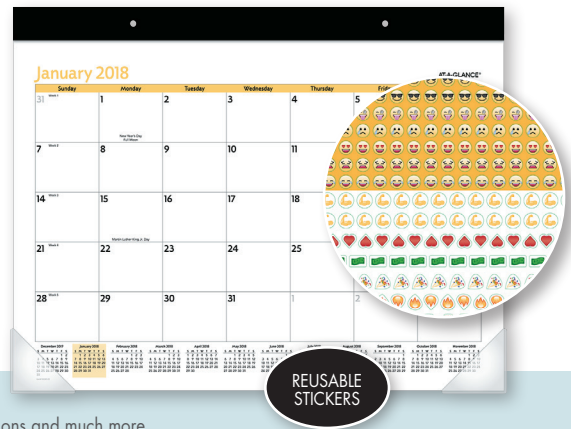

- 12 months from January to December with Julian dates for complete planning all year long
- One month per page format features unruled daily blocks for open scheduling of events and deadlines
- Each month includes past/future month reference calendars for easy future planning
- A durable backboard provides a sturdy writing surface. Copper colored wire binding across the top includes a built-in hanging loop for easy wall display

ITEM
PM8BP28

PAGE SIZE
15" x 12"

DESCRIPTION

Unique look with black pages & white print, perfect for use with white and metallic pens/markers

AT-A-GLANCE EMOJI MONTHLY DESK PAD WITH STICKERS

Say what words can't with this fun Emoji Desk Pad. It comes with a full sheet of stickers to easily mark birthdays, vacations and more in true emoji-style.

- 12 months from January to December for complete planning all year long
- One month per page format features unruled daily blocks for open scheduling of events and deadlines
- A full year calendar reference is listed across the bottom of every page with the current month highlighted
- Printed on quality paper containing a minimum of 60% post-consumer waste recycled material
- A wide top binding with two eyelets allows desk pad to be hung as a wall calendar. Two clear poly corners keep pages flat while on a desk or wall; durable backboard provides a sturdy writing surface