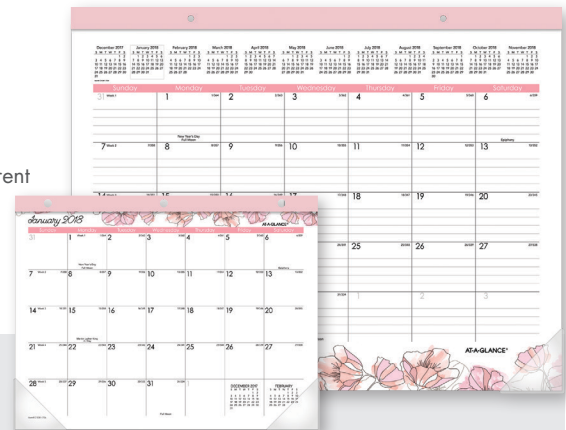

AT-A-GLANCE BLUSH MONTHLY DESK PADS

Get organized for the new year with this elegant AT-A-GLANCE Blush Desk Pad. Its stylish floral design has a delicate, hand-drawn look you'll enjoy all year long.

- 12 months from January to December with Julian dates
- One month per page format features ruled daily blocks; Each daily block measures 2 1/2" x 2 1/4"
- Full year calendar reference is listed across the top of every page with the current month highlighted
- Printed on quality paper containing a minimum of 30% post-consumer waste
- Pink, wide top binding with two eyelets allows desk pad to be hung as a wall calendar. Two clear poly corners keep pages flat while on a desk or wall
- A durable backboard provides a sturdy writing surface.