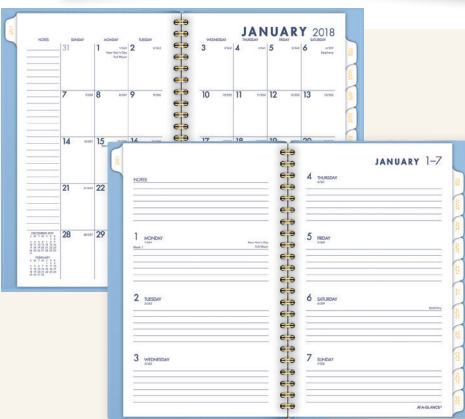

ITEM	PAGE SIZE	DESCRIPTION
1078-200-13	4 7/8" x 8"	Solid red covers with gold foil accents
1078-200-20	4 7/8" x 8"	Solid light blue covers with gold foil
1078-200-27	4 7/8" x 8"	Solid bright pink covers with gold foil
1078-200-59	4 7/8" x 8"	Solid lilac covers with gold foil
1078-200-92	4 7/8" x 8"	Solid light pink covers with gold foil
1078-905-13	8 1/2" x 11"	Solid red covers with gold foil accents
1078-905-20	8 1/2" x 11"	Solid light blue covers with gold foil accents
1078-905-27	8 1/2" x 11"	Solid bright pink covers with gold foil accents
1078-905-42	8 1/2" x 11"	Solid teal covers with gold foil accents
1078-905-58	8 1/2" x 11"	Solid navy covers with gold foil accents
1078-905-59	8 1/2" x 11"	Solid lilac covers with gold foil accents
1078-905-92	8 1/2" x 11"	Solid light pink covers with gold foil accents