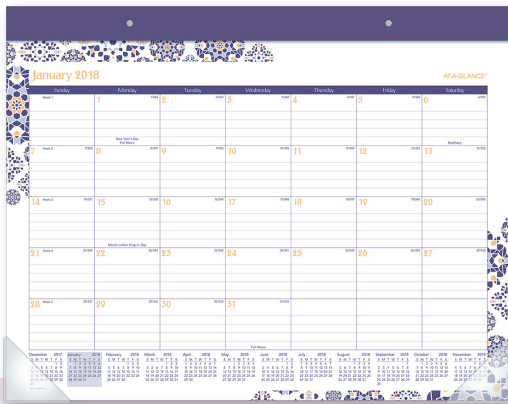

AT-A-GLANCE Weekly/Monthly Planners and Calendars

AT-A-GLANCE ABBY MONTHLY DESK PAD

Protect your desktop and manage a monthly schedule with this Abby desk pad. A cool purple geo design is featured on each calendar page, along with unruled daily blocks and extra notes space.

- 12 months from January to December with Julian dates
- One month per page format features ruled daily blocks; Each daily block measures 2 1/2" x 2 1/4"
- Full year calendar reference is listed across the bottom of every page with the current month highlighted
- Printed on quality paper containing a minimum of 30% post-consumer waste
- Purple, top binding with two eyelets allows desk pad to be hung as a wall calendar. Two clear poly corners keep pages flat while on a desk or wall
- A durable backboard provides a sturdy writing surface

ITEM	PAGE SIZE	DESCRIPTION
D184-704	21 3/4" x 15 1/2"	Geometric shapes in the top left and bottom right of each page

AT-A-GLANCE INGRID WEEKLY/MONTHLY PLANNERS

Get organized for the new year with this fun AT-A-GLANCE Ingrid Weekly/Monthly Planner. Its stylish design features a charming floral pattern you'll enjoy all year long.

- 12 months from January to December with Julian dates
- One week per two page spreads have lined days for neat scheduling and jotting down plans and to-do's
- One month per two page spreads feature unruled daily blocks, ruled notes column for extra writing space and past/future month reference calendars; tabbed for easy navigation
- Special pages include a holiday listing, 3 year reference calendars, event calendar, future planning, contacts and notes pages
- Printed on quality white paper containing 30% post-consumer waste
- Includes a two-sided interior pocket to hold loose papers