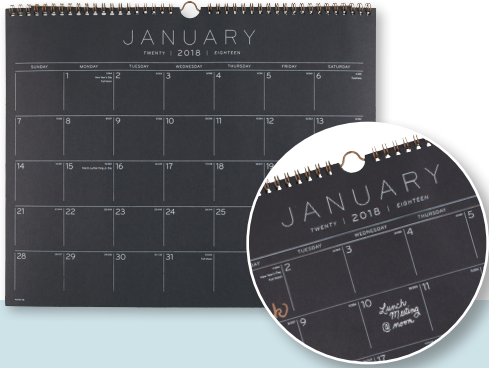

AT-A-GLANCE Weekly/Monthly Planners and Calendars

AT-A-GLANCE BLACK PAPER MONTHLY WALL CALENDAR

Get organized for the year ahead with this AT-A-GLANCE Black Paper Monthly Wall Calendar. Its unique design features black pages with white print for a stylish, eye-catching look. **It's perfect for use with metallic, paint or gel pens.**

- 12 months from January to December with Julian dates for complete planning all year long
- One month per page format features unruled daily blocks for open scheduling of events and deadlines
- Each month includes past/future month reference calendars for easy future planning
- A durable backboard provides a sturdy writing surface. Copper colored wire binding across the top includes a built-in hanging loop for easy wall display

ITEM
PM8BP28

PAGE SIZE
15" x 12"

DESCRIPTION

Unique look with black pages & white print, perfect for use with white and metallic pens/markers

AT-A-GLANCE EMOJI MONTHLY DESK PAD WITH STICKERS

Say what words can't with this fun Emoji Desk Pad. It comes with a full sheet of stickers to easily mark birthdays, vacations and more in true emoji-style.

- 12 months from January to December for complete planning all year long
- One month per page format features unruled daily blocks for open scheduling of events and deadlines
- A full year calendar reference is listed across the bottom of every page with the current month highlighted
- Printed on quality paper containing a minimum of 60% post-consumer waste recycled material
- A wide top binding with two eyelets allows desk pad to be hung as a wall calendar. Two clear poly corners keep pages flat while on a desk or wall; durable backboard provides a sturdy writing surface