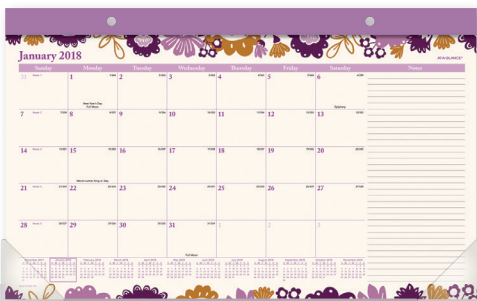

ITEM	PAGE SIZE	DESCRIPTION
D1042-705	17 3/4" x 10 7/8"	Fashionable orange and purple floral design along the top and bottom of each page

AT-A-GLANCE INGRID MONTHLY WALL CALENDAR

Get organized for the new year with this fun AT-A-GLANCE Ingrid Wall Calendar. Its stylish design features a charming floral pattern you'll enjoy all year long.

- 12 months from January to December with Julian dates
- One month per page format features ruled daily blocks for neat scheduling of events and deadlines
- Full year calendar reference is listed across the bottom of every page with the current month highlighted
- Printed on quality paper containing 30% post-consumer waste
- A durable backboard provides a sturdy writing surface
- Wire binding across the top includes a built-in hanging loop for easy wall display