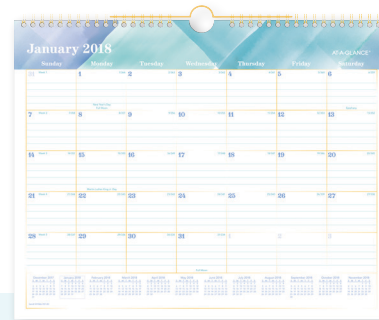

AT-A-GLANCE Weekly/Monthly Planners and Calendars

AT-A-GLANCE PAINTED LOVE MONTHLY WALL CALENDAR

Get organized for the new year with this stylish AT-A-GLANCE Painted Love Wall Calendar. Its vibrant design resembles watercolor brush strokes for an artistic look you'll love all year long.

- 12 months from January to December with Julian dates
- One month per page format features ruled daily blocks for neat scheduling of events and deadlines
- Full year calendar reference is listed across the bottom of every page with the current month highlighted
- A durable backboard provides a sturdy writing surface
- Wire binding across the top includes a built-in hanging loop for easy wall display