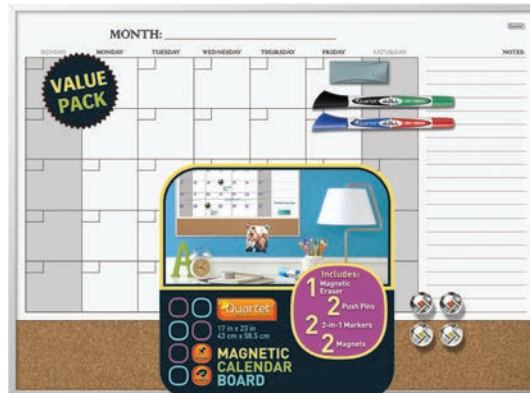

3-in-1 Calendar Combo Value Pack

- Includes markers, mini eraser, two magnets and two push pins
- Combination dry-erase and cork board to keep in step with a month's worth of appointments, tasks and other activities
- Includes mounting kit
- Product comes in Quartet back-to-school packaging

85461D 17" x 23" PDQ Item