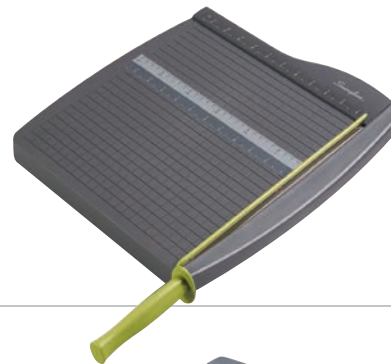

Color: Maple

Case Quantity: 1

1162 15 Sheet Capacity 24" Cutting Length

ClassicCut® Lite Guillotine Trimmer

- Durable, plastic construction is lightweight and easy to transport
- Alignment grid and dual scale ruler for precise measuring
- Protective guardrail and table latch
- Limited 10-year warranty

Color: Gray

Case Quantity: 4

9312 10 Sheet Capacity 12" Cutting Length

9315 10 Sheet Capacity 15" Cutting Length

SmartCut® EasyBlade™ Plus Rotary Trimmer

- Features concealed edge blade cartridge for safer use
- Blade wear indicator changes from green to red when it's time to change blade
- Sturdy, metal base
- Manual clamp holds papers in place for the most accurate trimming
- Alignment grid and dual scale ruler for precise measuring
- Limited 1-year warranty