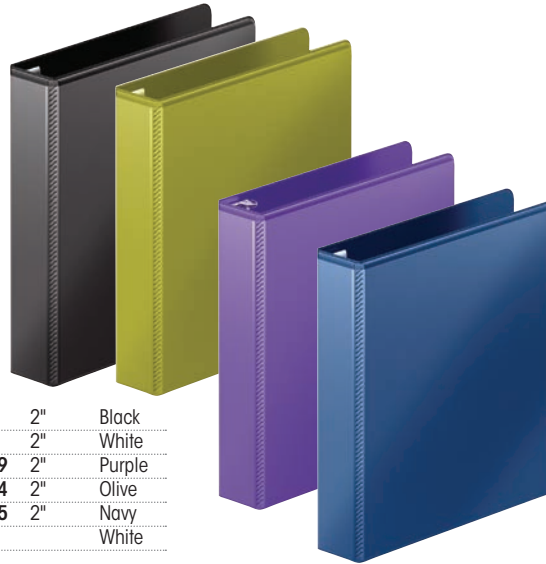

85408D 11" x 14" PDQ Item

Color:
Brushed Aluminum

Case Quantity: 6
MOQ: 1,000

*Marker and eraser color assortments vary

Durable D-Ring View Binders

- See-thru cover: front, spine and back are customizable
- Offers 25% more sheet capacity than round-ring binders
- Strong cover and extra durable hinge for lasting use
- 2 interior pockets for additional storage
- 1-year guarantee
- PVC free
- Multiple colors and sizes
- Made in USA