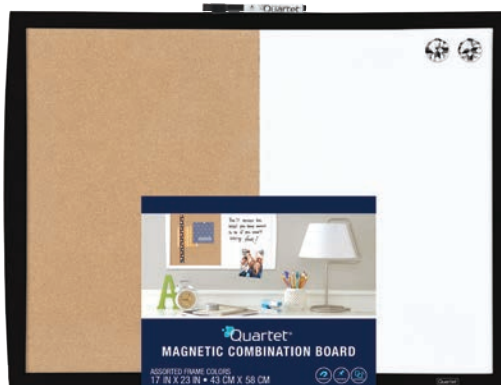

Assorted Colors:
2 Black, 1 White

Case Quantity: 3