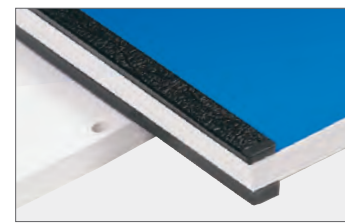

Our most conventional and affordable binding style, documents bound with CombBind® spines lie flat and are perfect for larger documents.

CombBind®

All-in-One	Finishers	
C800Pro	16DB	PB2600
- One-touch electric punching with foot pedal - Heavy duty construction for reliability - Adjustable punch depth	- Angled surface for easy loading - Locking spine size setting for faster operation - Lever operates with an easy pull and push motion - Light weight and portable	- Angled surface for easy loading - Electric foot pedal and palm switch operation - LED spine-size indicator - Adjustable knob for fine tuning while you bind

Convey a professional appearance with Color Coil® binding spines. Pages lie flat for 360° rotation, and bounce back flexibility makes mailing worry-free.

Color Coil®

Finishers			
CC1700	CC2700	CI12	DigiCoil
- Light duty Color Coil inserter for short runs - Adjustable two roller system handles all coil sizes - Built-in spine former shapes document edge for easier coil insertion	- Continuous duty motor for on-going use - Dual-action rollers for increased speed and accuracy - Built-in spine former document edge for easier coil insertion	- Rugged construction for heavy production environments - Built-in dual crimper cuts and crimps both ends at once - Adjustable dual roller system quickly threads coil through punched documents	- Automated Color Coil inserting and crimping system - Push button operation on a convenient user interface - Quick tool free change over for different book thicknesses

Get a smooth, book-like finish with VeloBind®. Pages lock in place, and these spines are great for filing, stacking and mailing.

VeloBind®