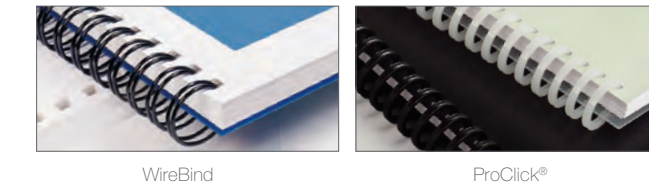

Get a smooth, book-like finish with VeloBind®. Pages lock in place, and these spines are great for filing, stacking and mailing.

VeloBind®

All-in-One		Finisher	
System 1	System 2	System 3	System 4
			
<ul style="list-style-type: none"> Convenient for left- or right-handed use Ready light indicates when binding is complete Extra-large drawer for paper chips and pin debris 	<ul style="list-style-type: none"> Electric push button operation Ready light indicates when binding is complete Automatic reverse to prevent paper jams Adjustable paper alignment guide 	<ul style="list-style-type: none"> Push-button, punch sensor, or foot pedal operation Ready light indicates when binding is complete Built-in debind function lets you revise sheets Adjustable bind cycle time for increased productivity 	<ul style="list-style-type: none"> Electric bind operation Ready light indicates when binding is complete Built-in debind function lets you revise sheets Adjustable bind cycle time for increased productivity

WireBind Take presentations to the next level with WireBind. Our most contemporary binding style, WireBind offers a permanent bind and 360° rotation.

ProClick® ProClick® binding offers an upscale look and can easily open and close to make last minute edits. You can use this spine with any WireBind binding system and with our automated ProClick Pronto® binding system.